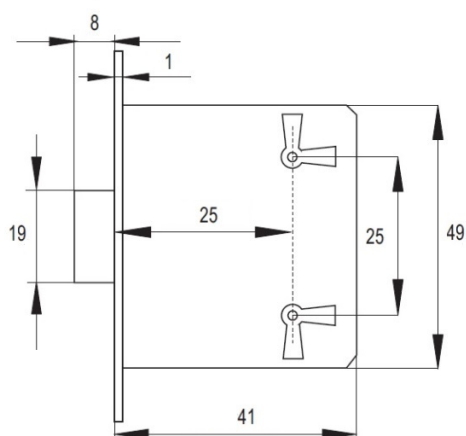

PRODUCT SHEET

Description:

Mortise Lock, 25mm Backset, L/D/R, No Key, Oval Brass Front Plate, Steel Body, Simple Euro-bit Closing

Item number:

14.06.030-1

Units	Box	Carton	HS Code	Barcode
Pcs.	100	200	8301300000	
				5704866441520