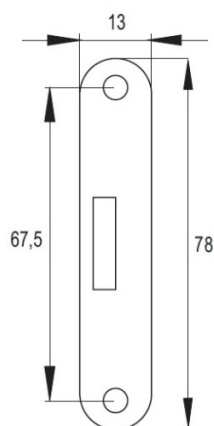

PRODUCT SHEET

Description:

Mortise Lock, 25mm Backset, L/D/R, No Key, Oval Brass Front Plate, Steel Body, Simple Euro-bit Closing

Item number:

14.06.030-1

Units	Box	Carton	HS Code	Barcode
Pcs.	100	200	8301300000	
				5704866441520