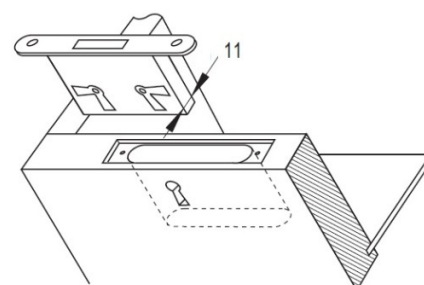

PRODUCT SHEET

Description:

Mortise Lock, 25mm Backset, L/D/R, No Key, Oval Brass Front Plate, Steel Body, Simple Euro-bit Closing

Item number:

14.06.030-1

Units	Box	Carton	HS Code	Barcode
Pcs.	100	200	8301300000	
				5704866441520