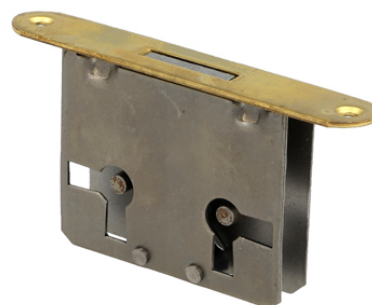

PRODUCT SHEET

Description:

Mortise Lock, 25mm Backset, L/D/R, No Key, Oval Brass Front Plate, Steel Body, Simple Euro-bit Closing

Item number:

14.06.030-1

Units	Box	Carton	HS Code	Barcode
Pcs.	100	200	8301300000	
				5704866441520