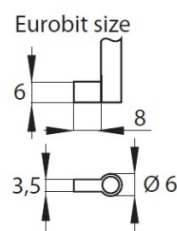

PRODUCT SHEET

Description:

Mortise Lock, 25mm Backset, L/D/R, No Key, Oval Brass Front Plate, Steel Body, Simple Euro-bit Closing

Item number:

14.06.030-1

Units	Box	Carton	HS Code	Barcode
Pcs.	100	200	8301300000	
				5704866441520